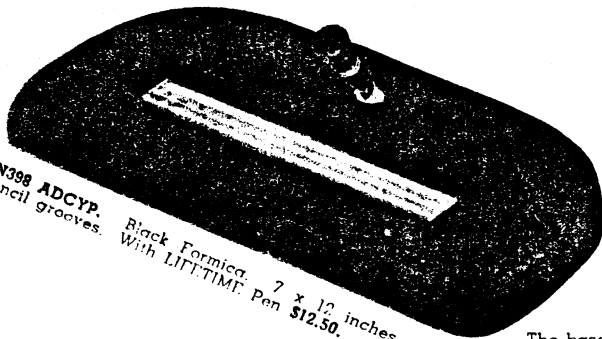

N398 ADCYP. Black Formica, 7 x 12 inches. Gold pencil grooves. With LIFETIME Pen $12.50.